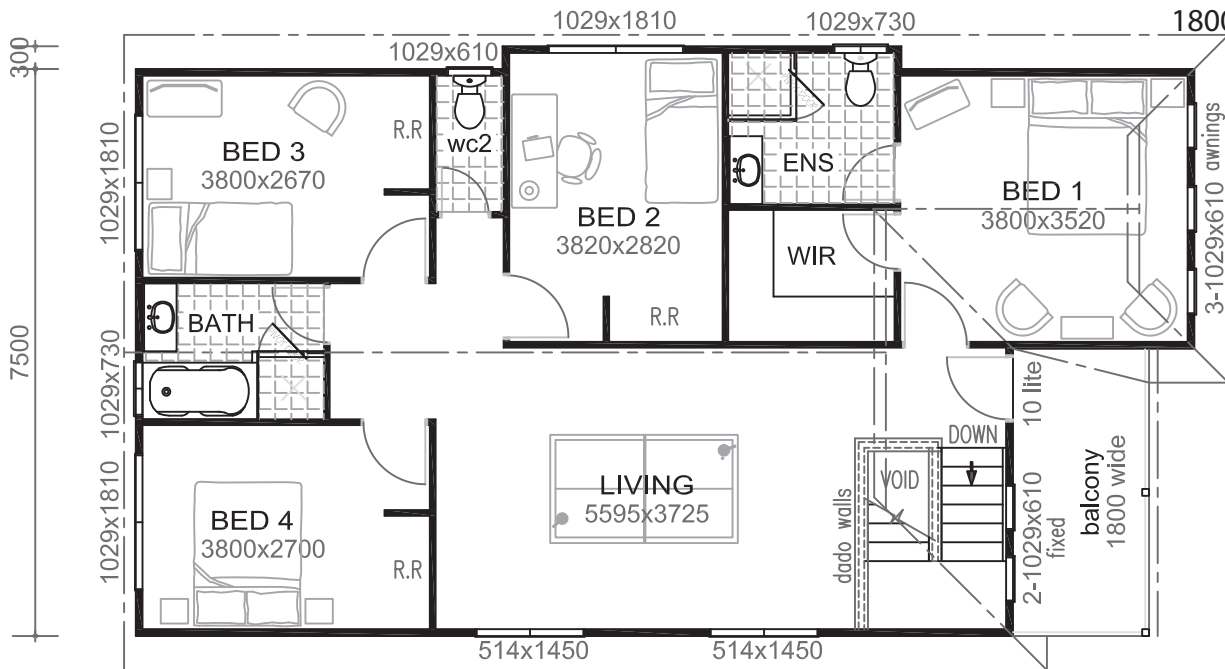

# Berkeley

4 Bedrooms 2 Bathrooms  
 House 193 m2  
 Verandah & Balcony 13 m2

www.rsh.com.au  
 Phone 9278 3400  
 1800 999 766

UPPER FLOOR PLAN

LOWER FLOOR PLAN

Please note: Plans and elevations may show options not included in our standard price list.