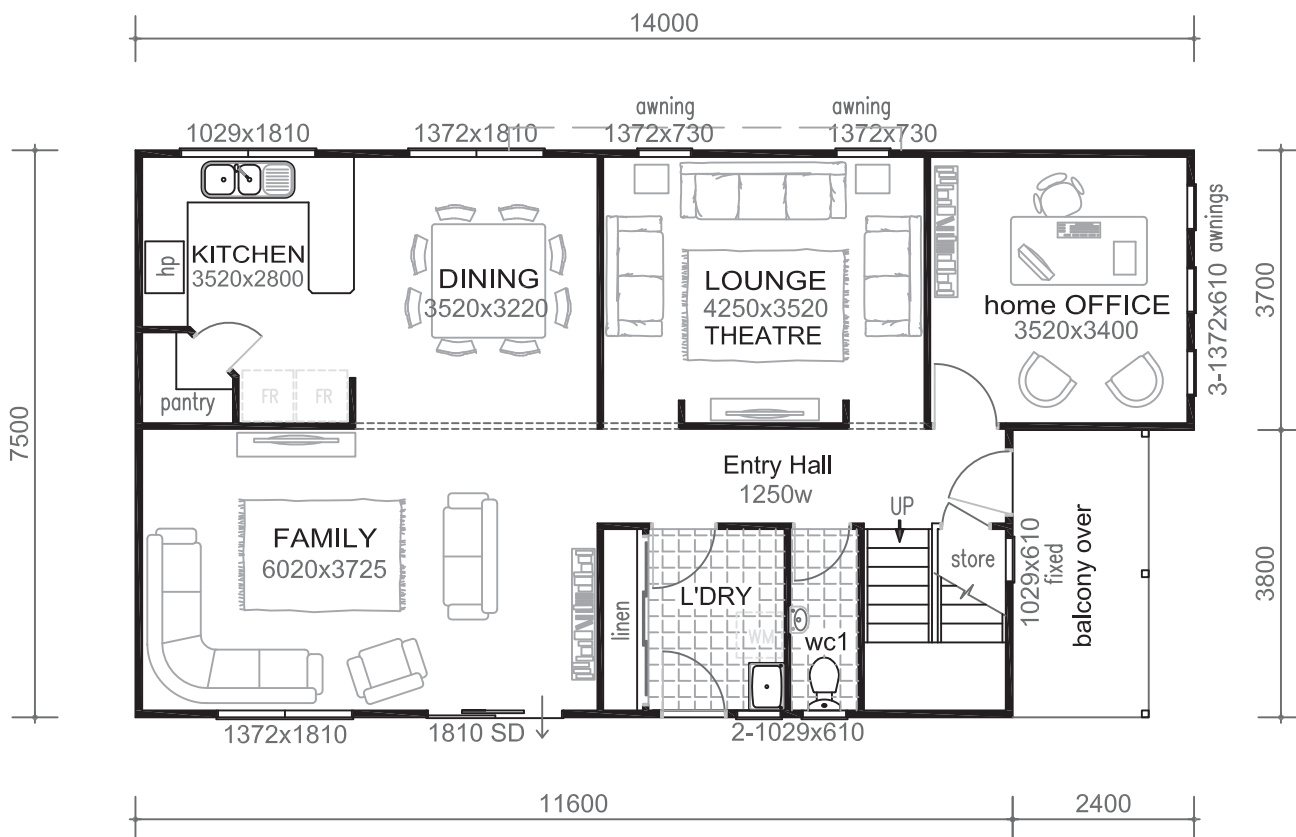

# Berkeley

4 Bedrooms 2 Bathrooms  
 House 193 m2  
 Verandah & Balcony 13 m2

www.rsh.com.au  
 Phone 9278 3400  
 1800 999 766

UPPER FLOOR PLAN

LOWER FLOOR PLAN

Please note: Plans and elevations may show options not included in our standard price list.