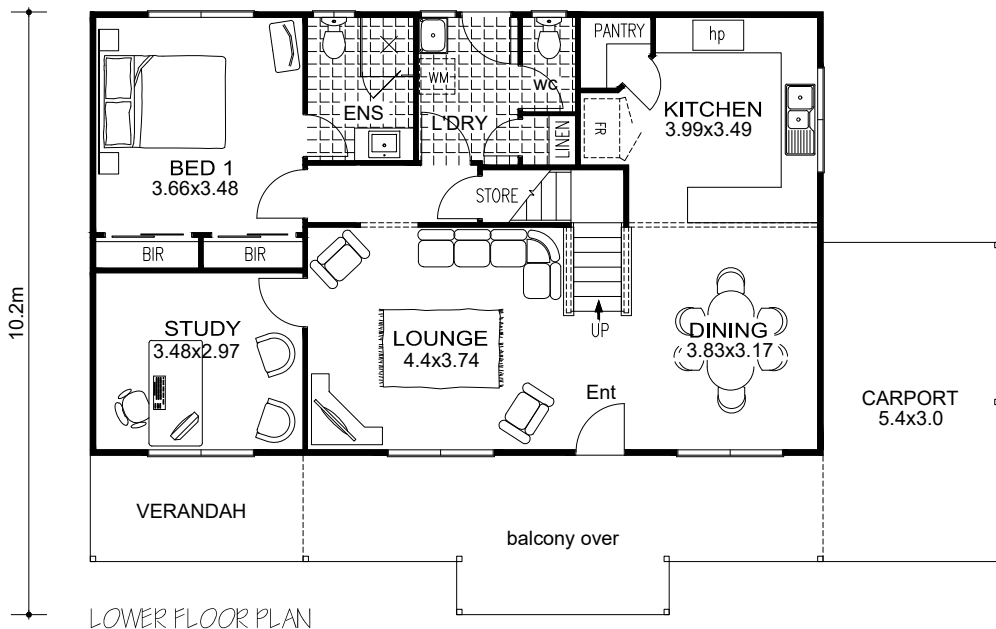

BLACKWOOD | GREAT RIVER series

3 2 1 1

House 159M²

Verandah, Balcony & Carport 60.84M²

15.4m

10.2m

Plan and elevation may show options not included in our standard price list.

Experience Counts in the Country