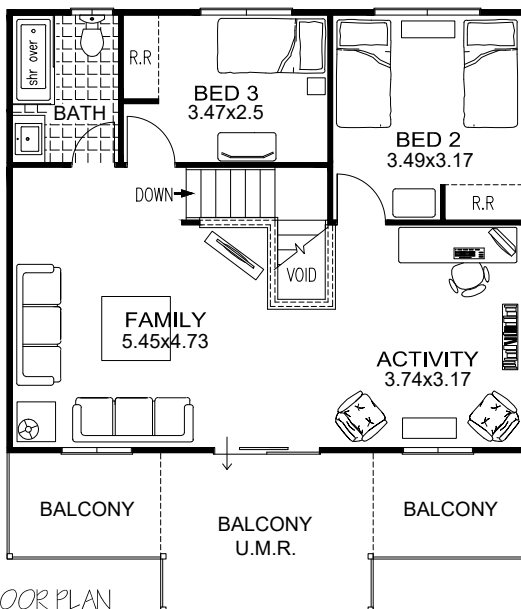

BLACKWOOD | GREAT RIVER series

3 2 1 1

House 159M²

Verandah, Balcony & Carport 60.84M²

15.4m

10.2m

Plan and elevation may show options not included in our standard price list.

Experience Counts in the Country