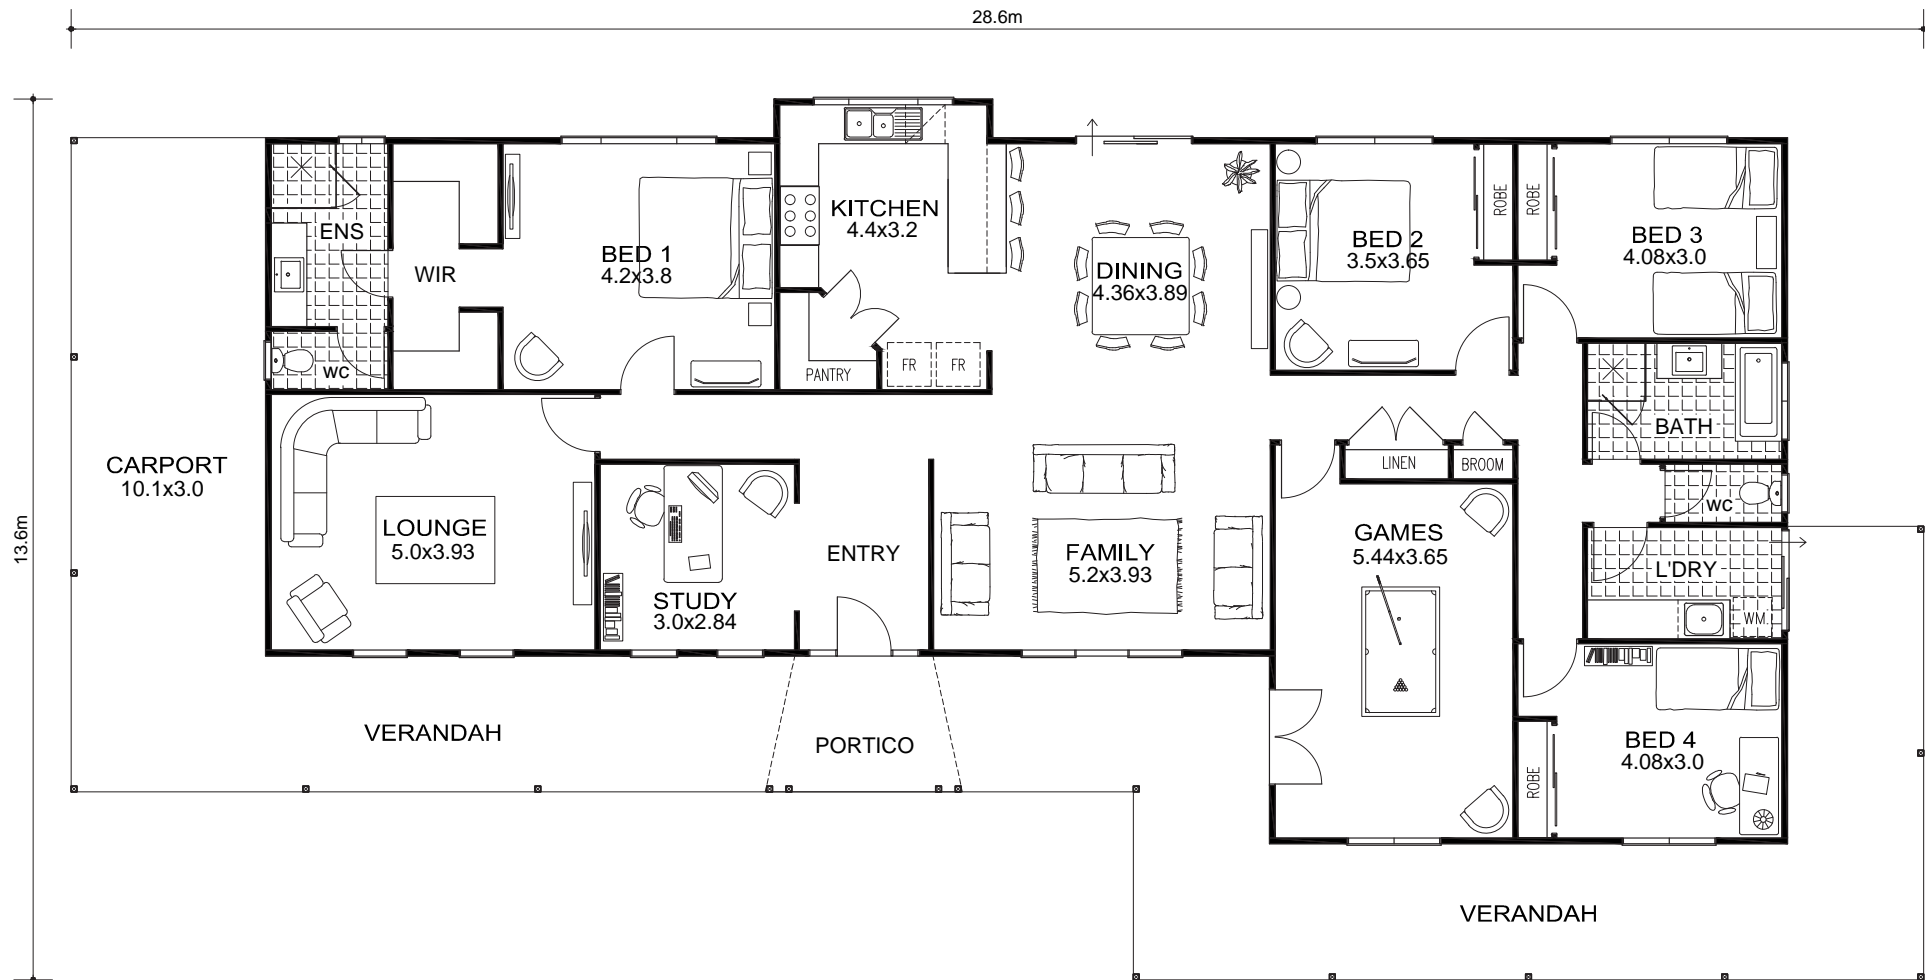

# MAPLETON | Signatureseries

ARTIST'S IMPRESSION

Builders Reg No. 9083

*Experience Counts in the Country*

The following are special features included in this home (see Signature Specification for full details):

- PrimeLine® Heritage weatherboard cladding;
- COLORBOND steel roof sheeting, gutters & downpipes;
- 2.7m ceilings throughout;
- Stepped verandahs with timber posts & gallows brackets;
- Portico with double posts, sunrise detail & finial;
- Carport;
- 10 lite French doors to games; bedrooms;
- Timber door frames with splayed MDF architraves & skirting;
- Feature internal doors;
- Built in robes with sliding doors to minor bedrooms;
- Master suite with his & hers walk in robes;
- Walk in pantry.