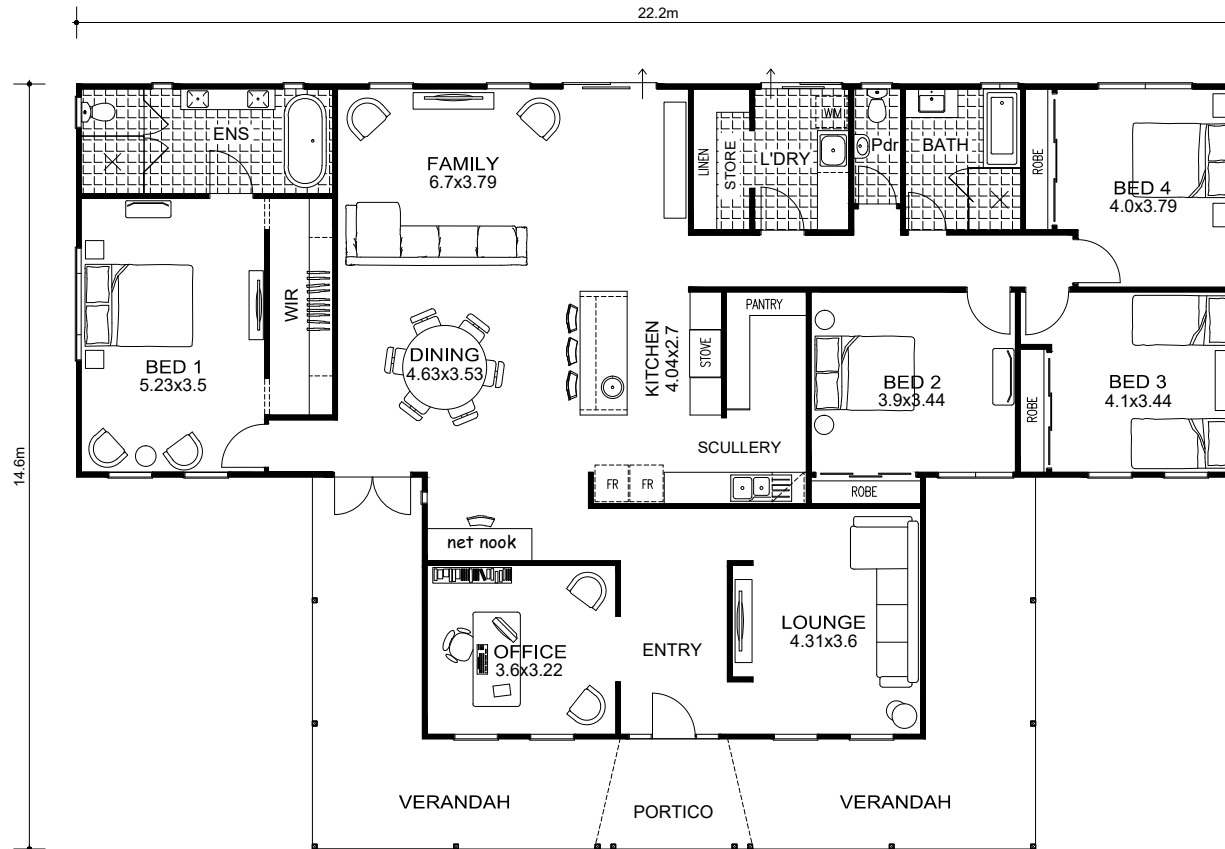

# ATHERTON DISPLAY | SIGNATUREseries

214.50M<sup>2</sup>

House 214.50M<sup>2</sup>

Verandah & Portico 49.98M<sup>2</sup>

**TOTAL 264.48M<sup>2</sup>**

Plan and elevation may show options not included in our standard price list.