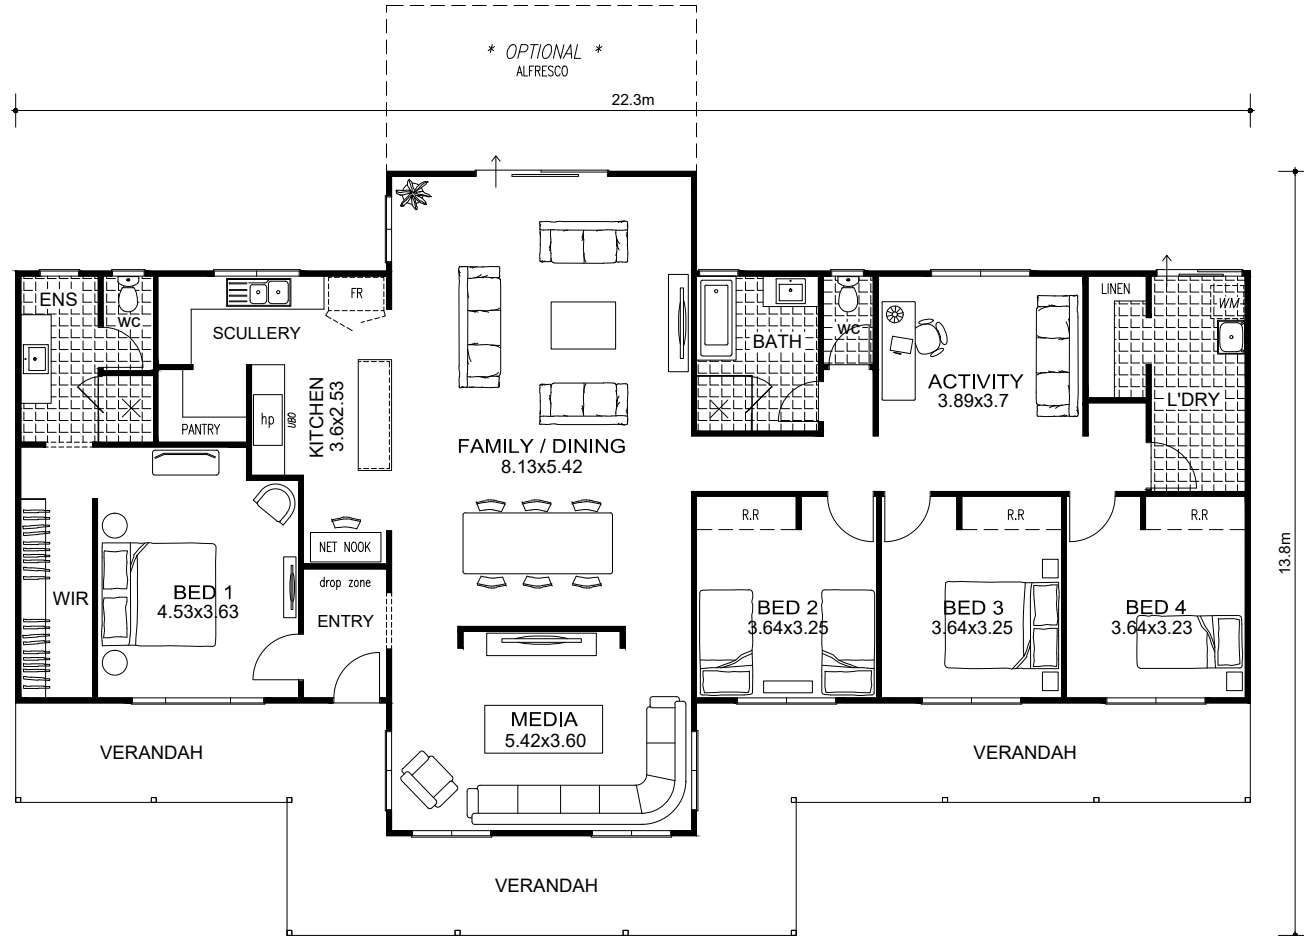

WOOROLOO | AVONseries

3  2 

House 197.46M²

Verandah 48.78M²

Plan and elevation may show options not included in our standard price list.

Experience Counts in the Country

w: rsh.com.au

p: 9278 3400