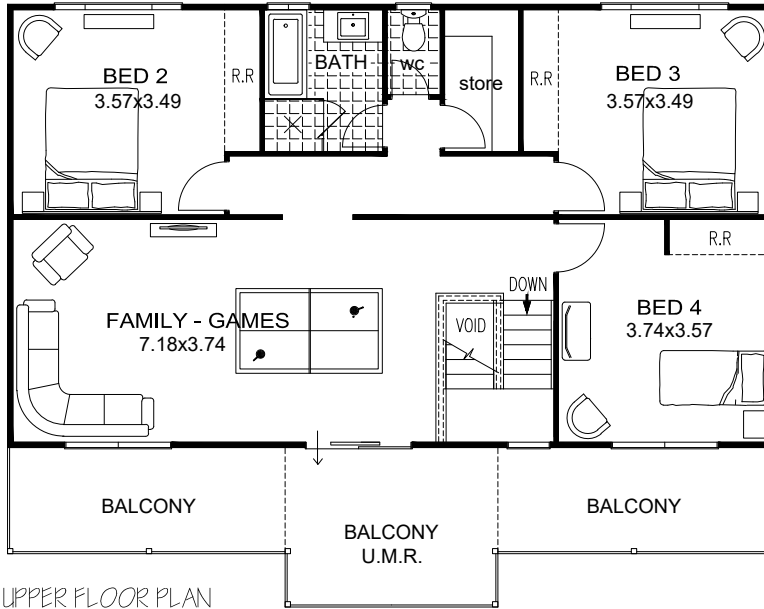

FRANKLAND | GREAT RIVERseries

4 2 1

House 198.915M²

Verandah, Balcony & Carport 69.48M²

Plan and elevation may show options not included in our standard price list.

Experience Counts in the Country

w: rsh.com.au
 p: 9278 3400
 e: sales@rsh.com.au