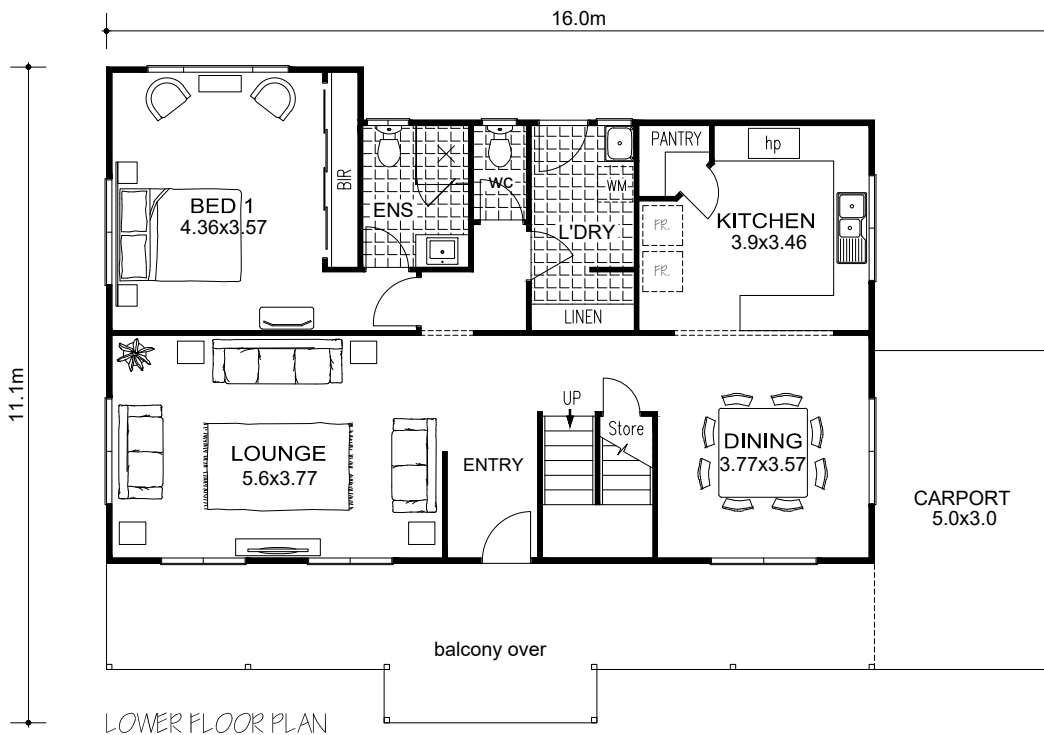

FRANKLAND | GREAT RIVERseries

4 2 1

House 198.915M²

Verandah, Balcony & Carport 69.48M²

Plan and elevation may show options not included in our standard price list.

Experience Counts in the Country

w: rsh.com.au
 p: 9278 3400
 e: sales@rsh.com.au