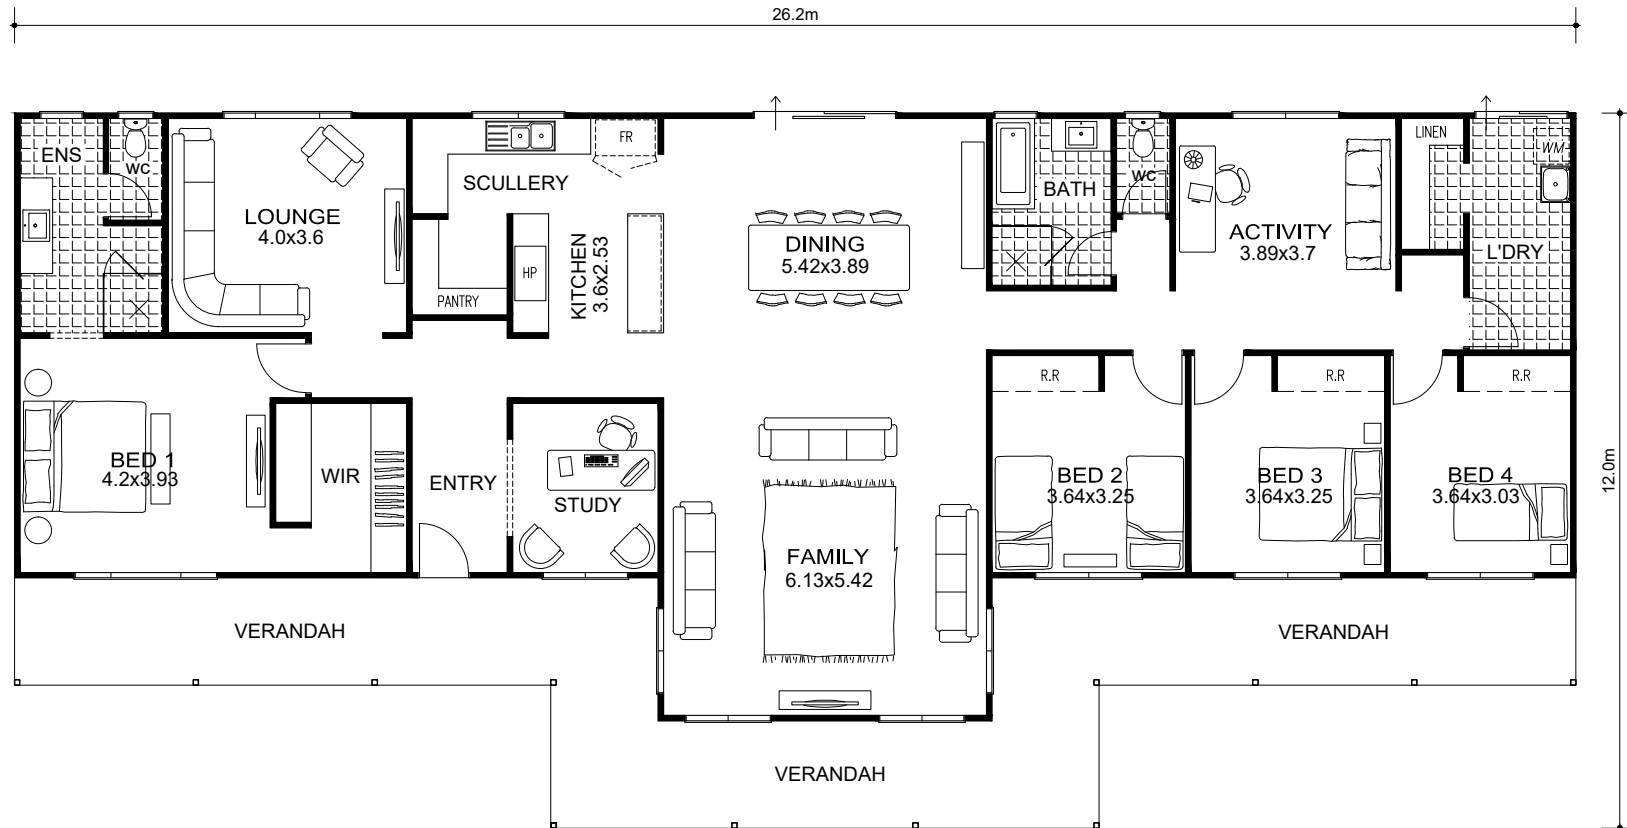

MURESK | AVONseries

4 2 1

House 217.8M²
 Verandah 55.8M²
TOTAL 273.6M²

Plan and elevation may show options not included in our standard price list.

Experience Counts in the Country

w: rsh.com.au
 p: 9278 3400
 e: sales@rsh.com.au