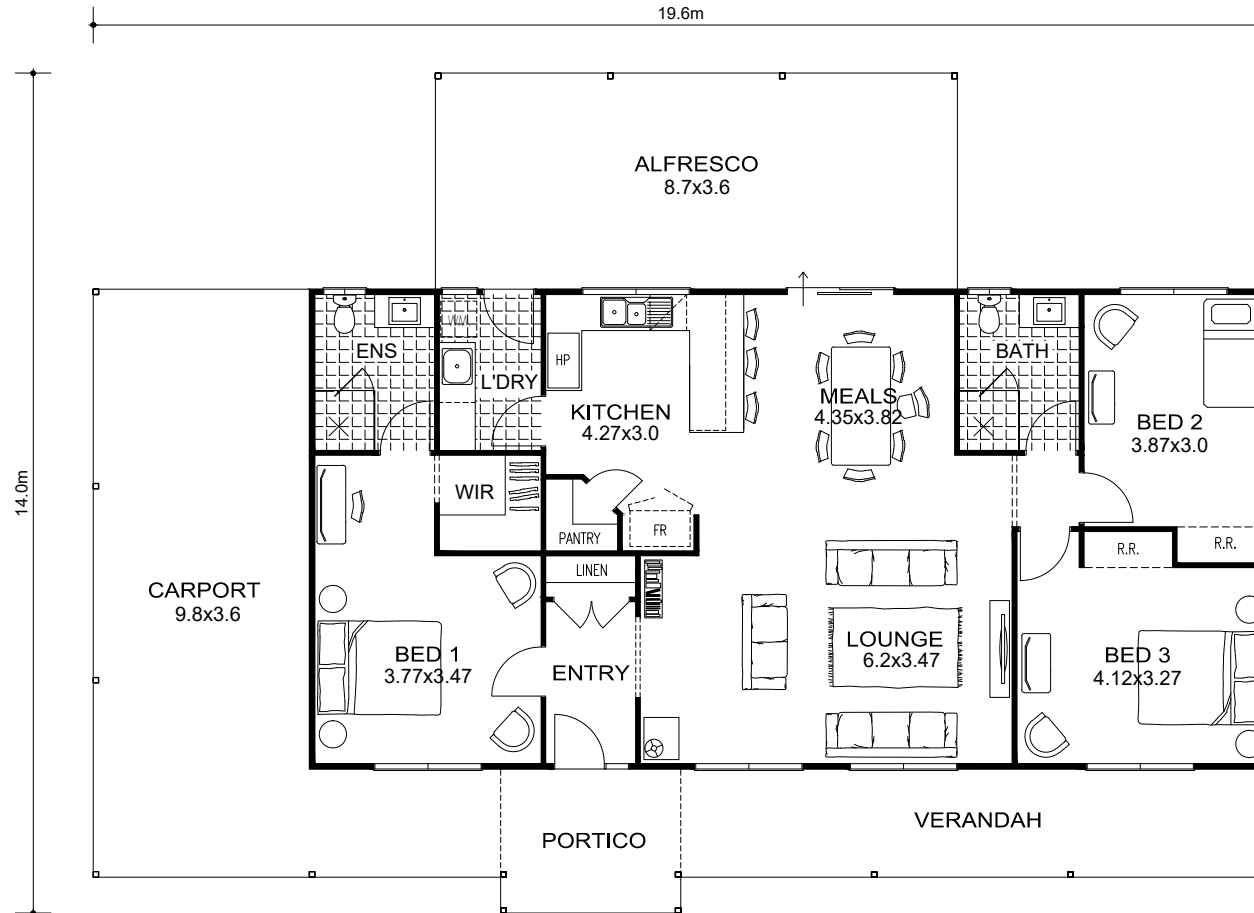

MOONDYNE DISPLAY | AVONseries

3  2 

House 128M²

Alfresco, Verandah, Portico & Carport 97.2M²

Plan and elevation may show options not included in our standard price list.

Experience Counts in the Country

w: rsh.com.au