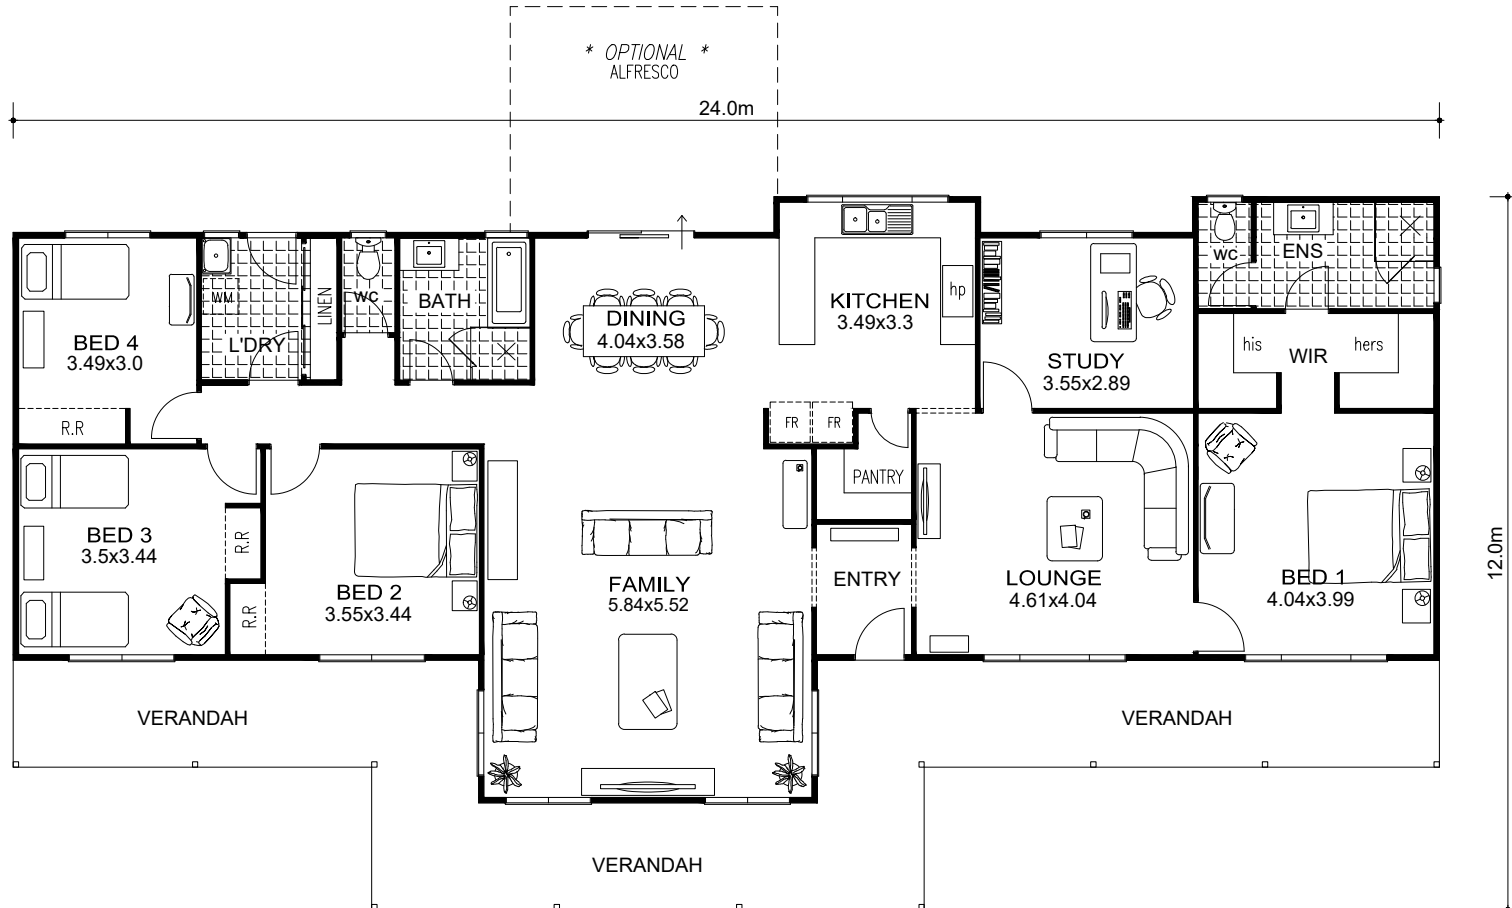

AVON VIEW | AVONseries

4 2 1

House 191.07M²

Verandah 51.84M²

Plan and elevation may show options not included in our standard price list.

Experience Counts in the Country

w: rsh.com.au
p: 9278 3400
e: sales@rsh.com.au