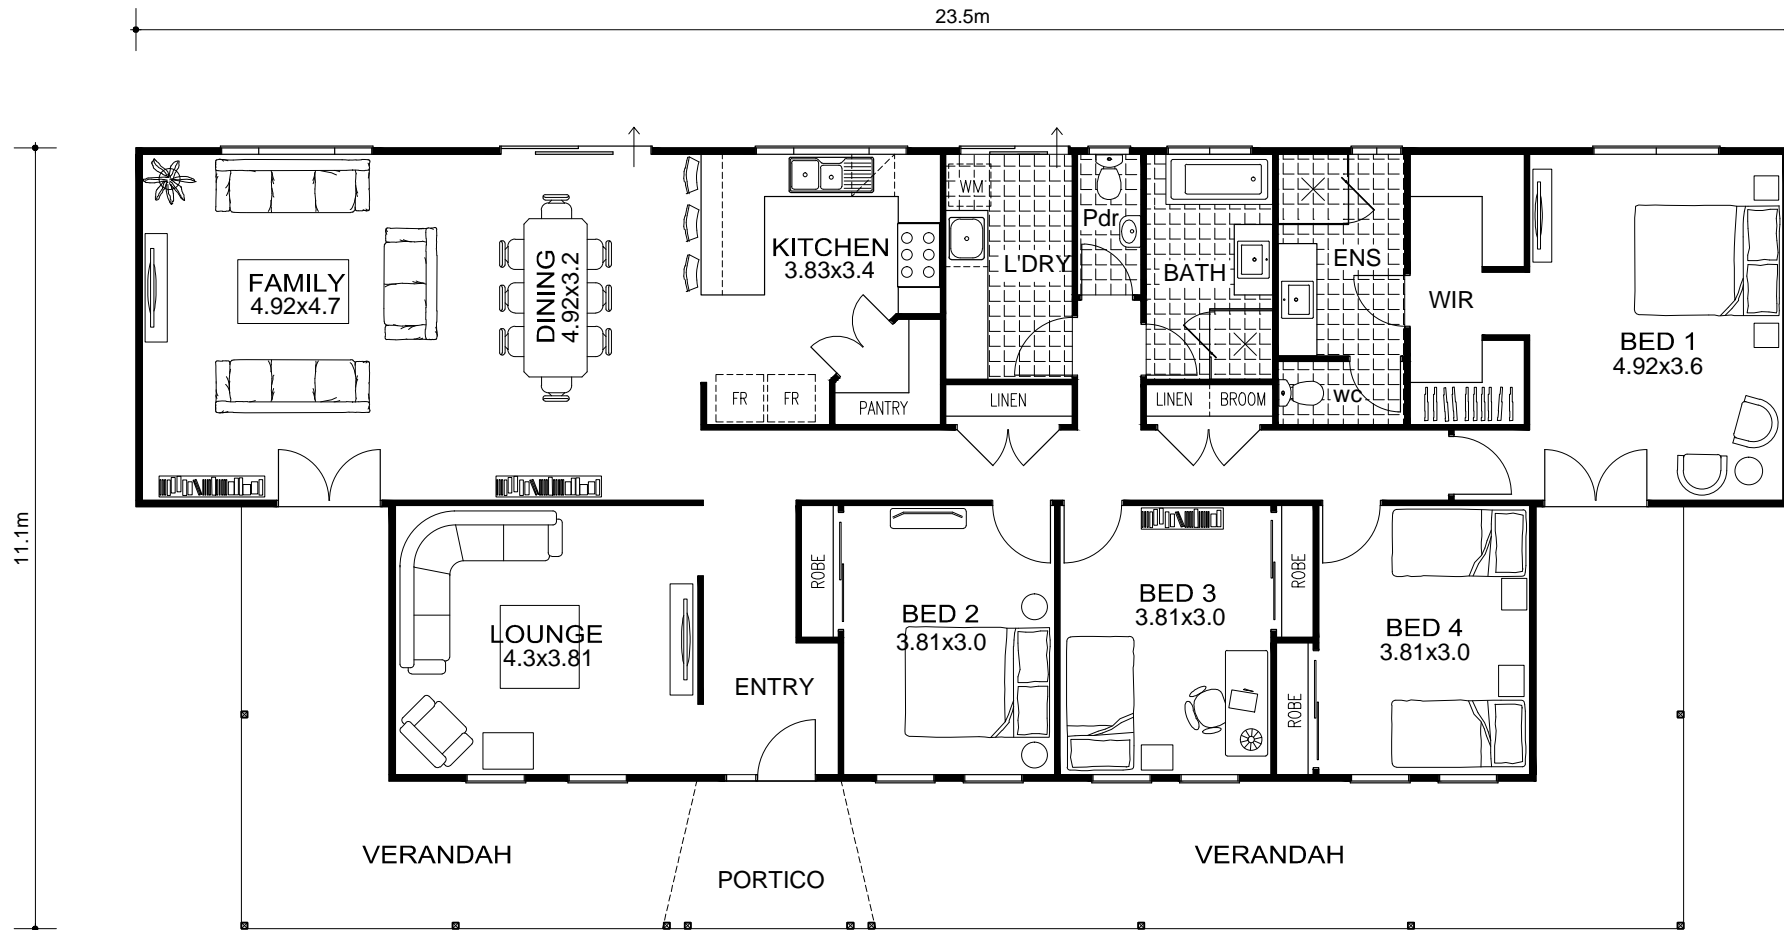

MACKAY | Signatureseries

ARTIST'S IMPRESSION

Builders Reg No. 9083

Experience Counts in the Country

The following are special features included in this home (see Signature Specification for full details):

- PrimeLine® Heritage weatherboard cladding;
- COLORBOND steel roof sheeting, gutters & downpipes;
- 2.7m ceilings throughout;
- Stepped verandahs with timber posts & gallows brackets;
- Portico with double posts, sunrise detail & finial;
- 10 lite French doors to family & master suite;
- Timber door frames with splayed MDF architraves & skirting;
- Feature internal doors;
- Built in robes with sliding doors to minor bedrooms;
- Master suite with his & hers walk in robes;
- Walk in pantry.