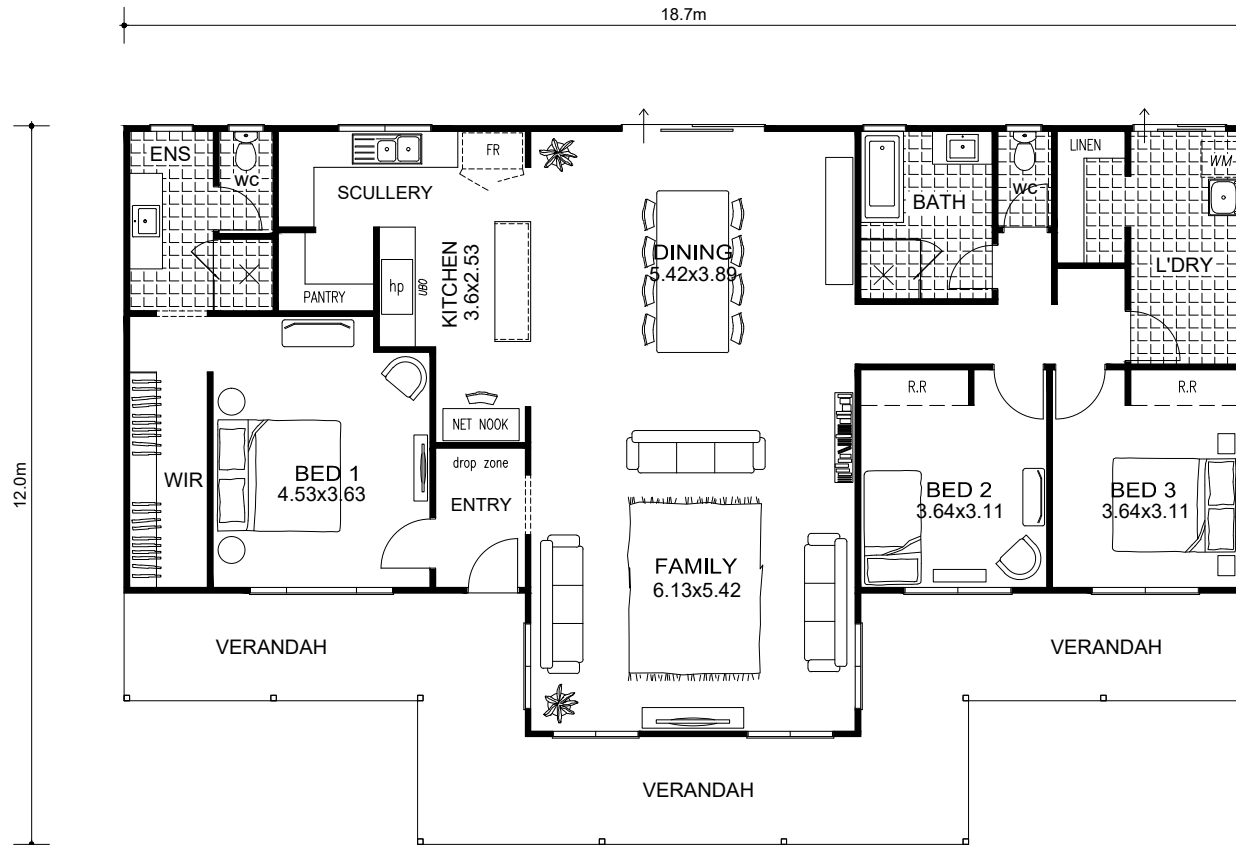

BALLADONG | AVONseries

3  2 

House 159.3M²

Verandah 42.3M²

Plan and elevation may show options not included in our standard price list.

Experience Counts in the Country

w: rsh.com.au

p: 9278 3400