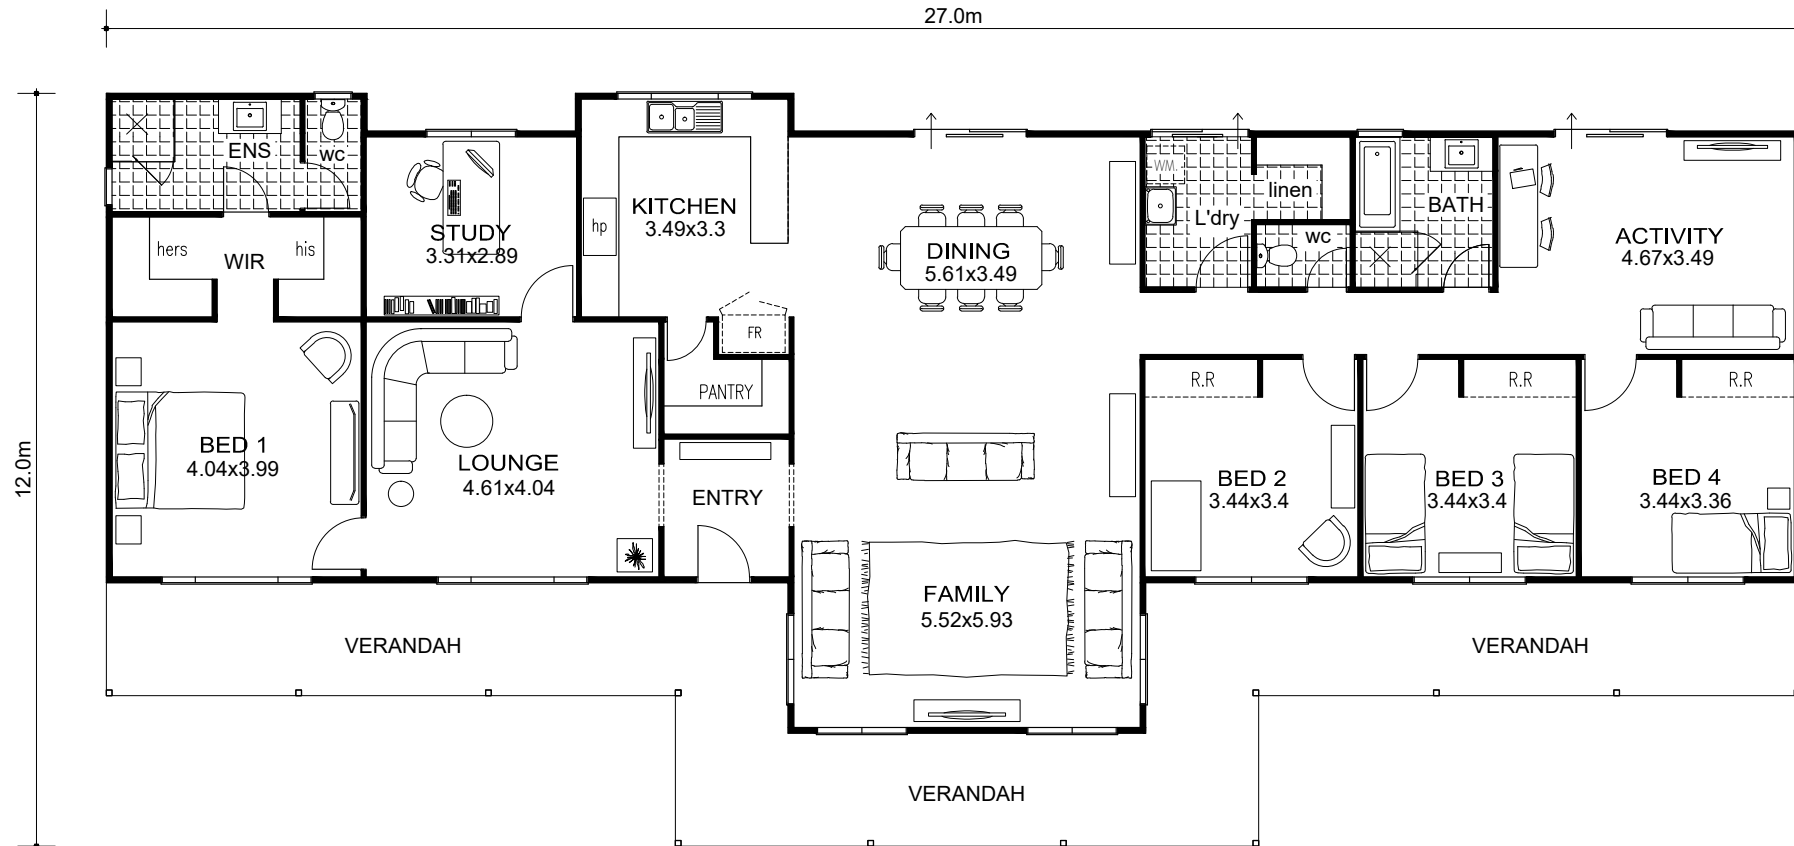

AVON VALLEY | AVONseries

4 2 1

House 212.67M²

Verandah 57.24M²

TOTAL 269.91M²

Plan and elevation may show options not included in our standard price list.

Experience Counts in the Country

w: rsh.com.au