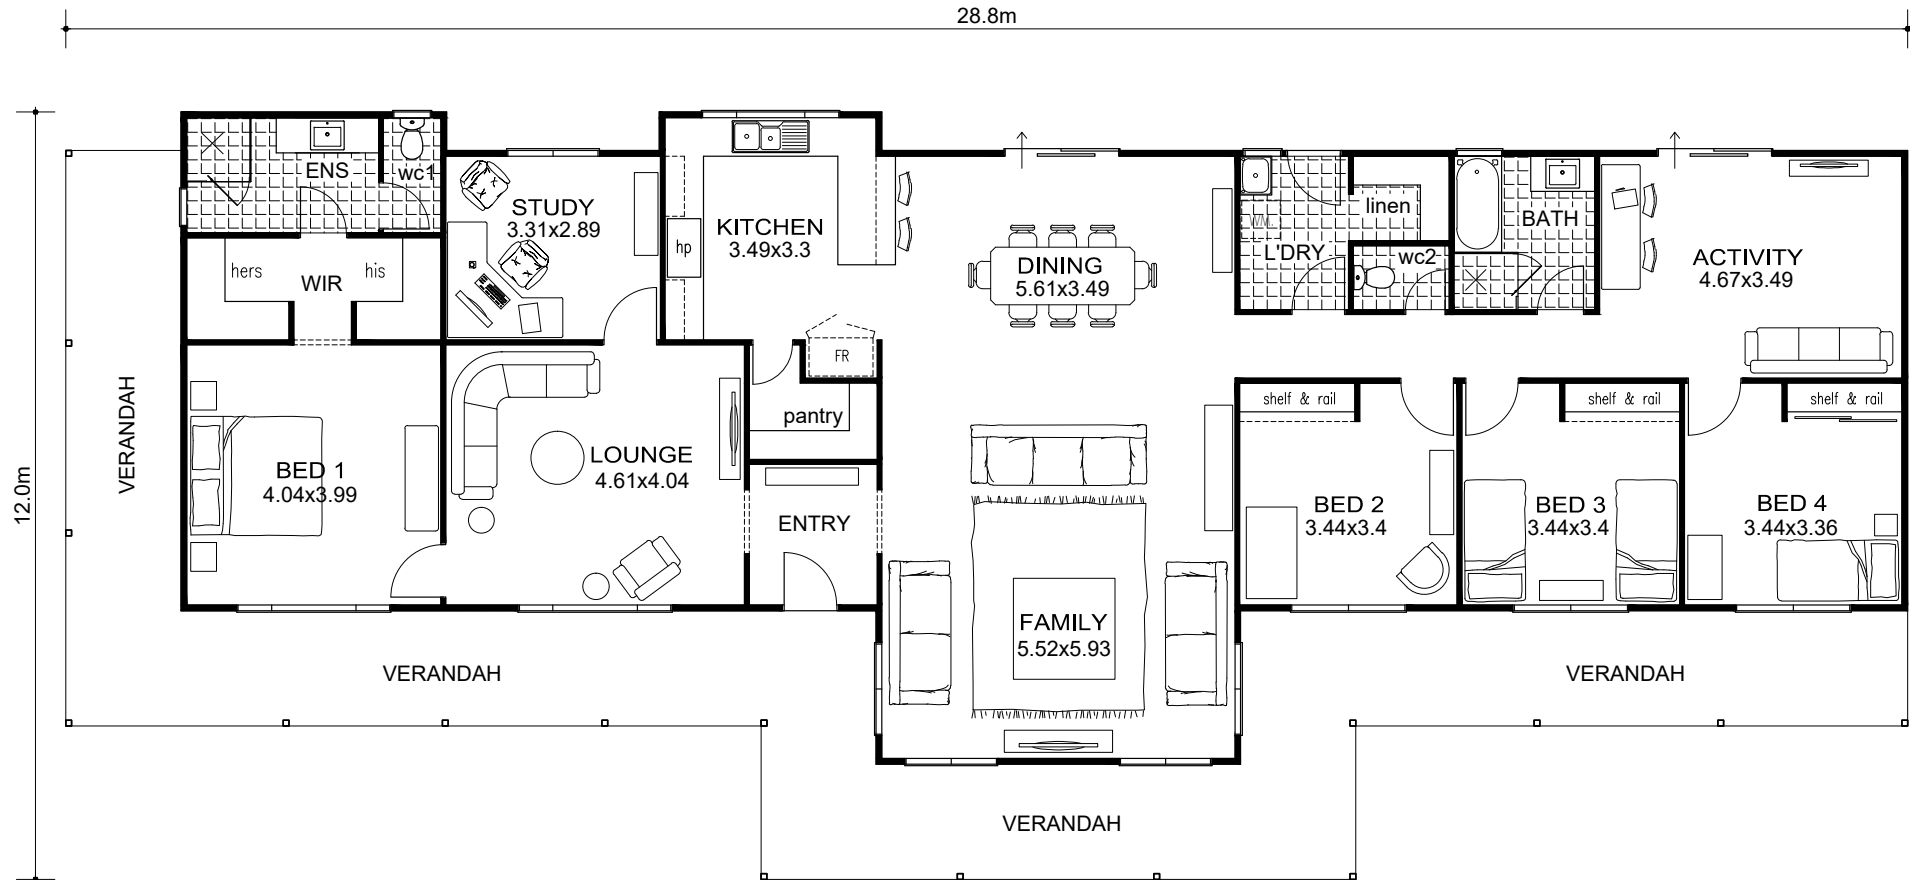

AVON VALLEY DISPLAY | AVONseries

4 2 1

House 212.67M²

Verandah 73.44M²

Plan and elevation may show options not included in our standard price list.

Experience Counts in the Country

w: rsh.com.au

p: 9278 3400