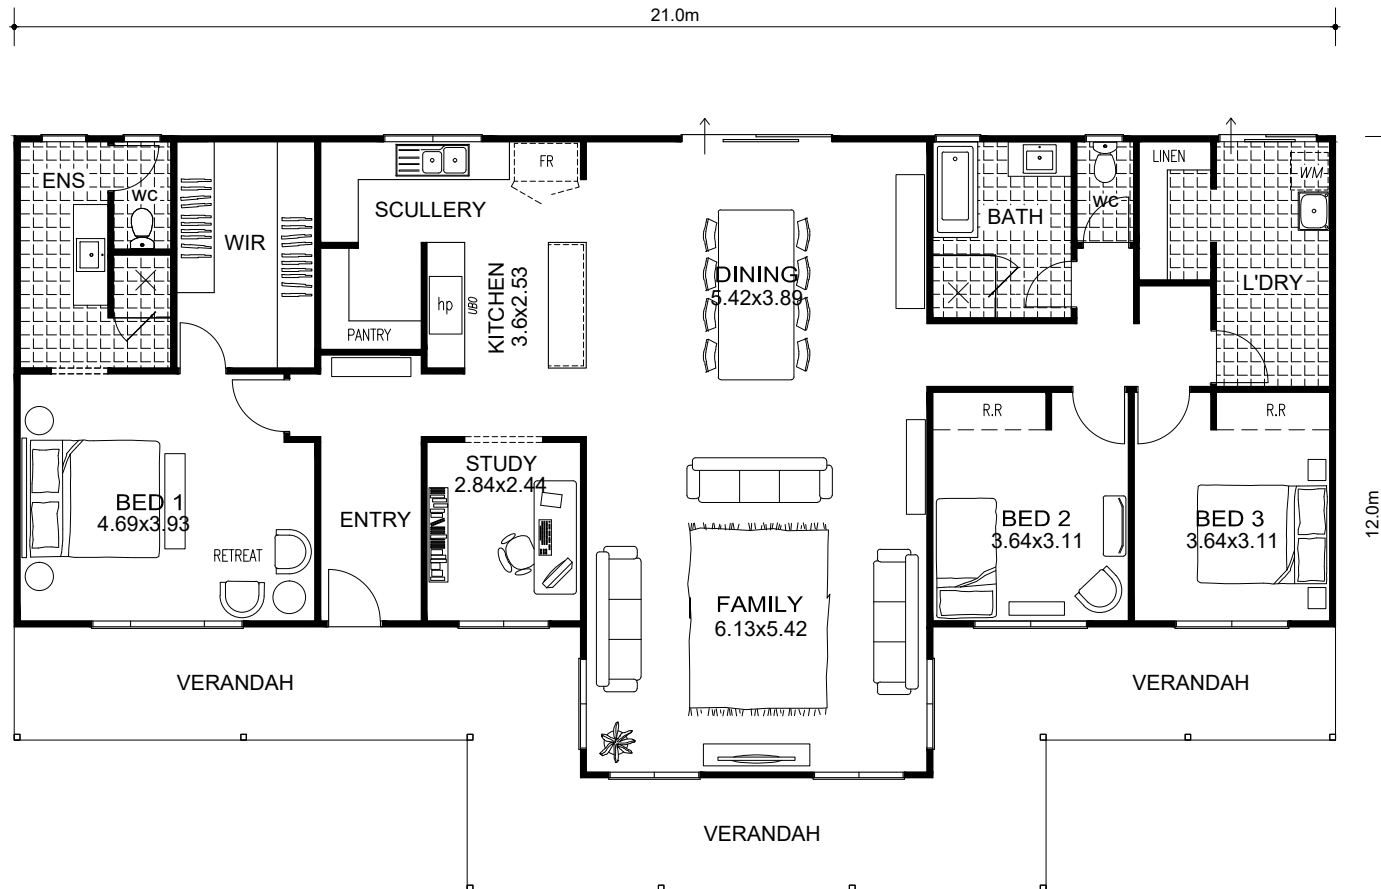

MECKERING | AVONseries

3  2  1 

House 177.24M²

Verandah 46.44M²

Plan and elevation may show options not included in our standard price list.

Experience Counts in the Country

w: rsh.com.au

p: 9278 3400