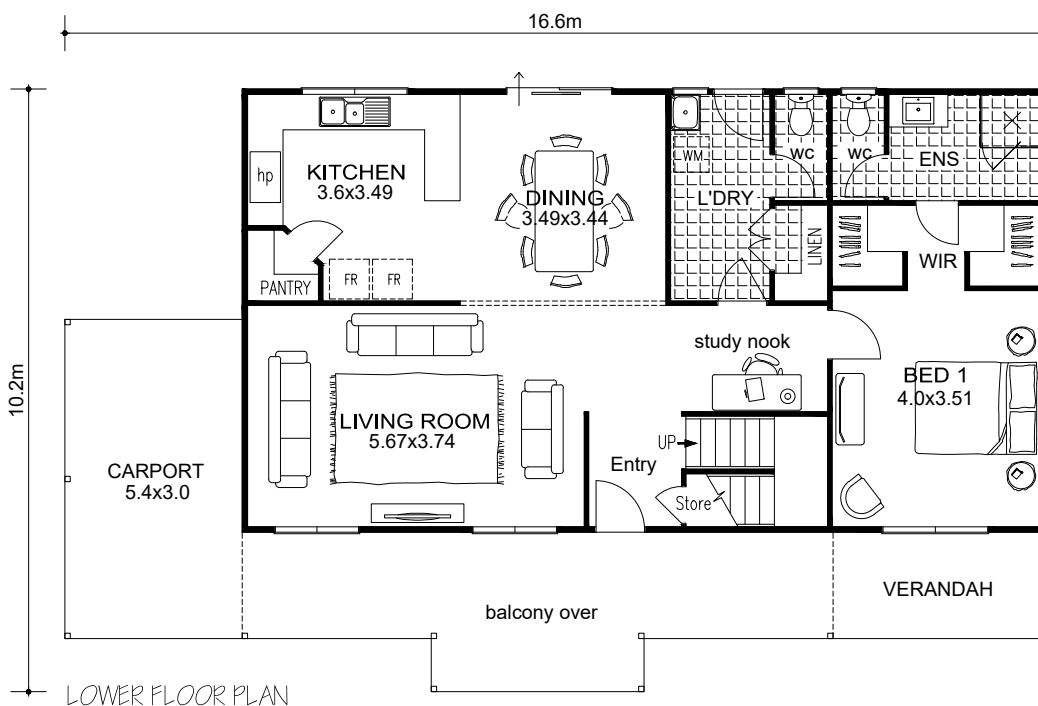

DE GREY | GREAT RIVERseries

4 2 1

House 177M²

Verandah, Balcony & Carport 65.16M²

Plan and elevation may show options not included in our standard price list.

Experience Counts in the Country

w: rsh.com.au
 p: 9278 3400
 e: sales@rsh.com.au