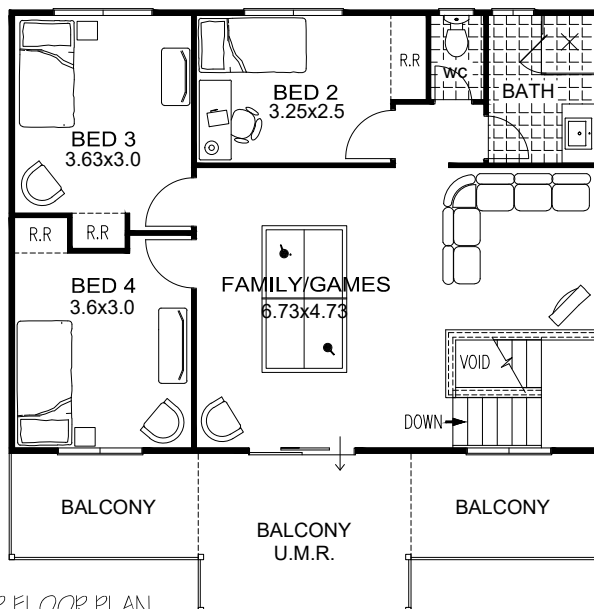

DE GREY | GREAT RIVERseries

4 2 1

House 177M²

Verandah, Balcony & Carport 65.16M²

Plan and elevation may show options not included in our standard price list.

Experience Counts in the Country

w: rsh.com.au
 p: 9278 3400
 e: sales@rsh.com.au