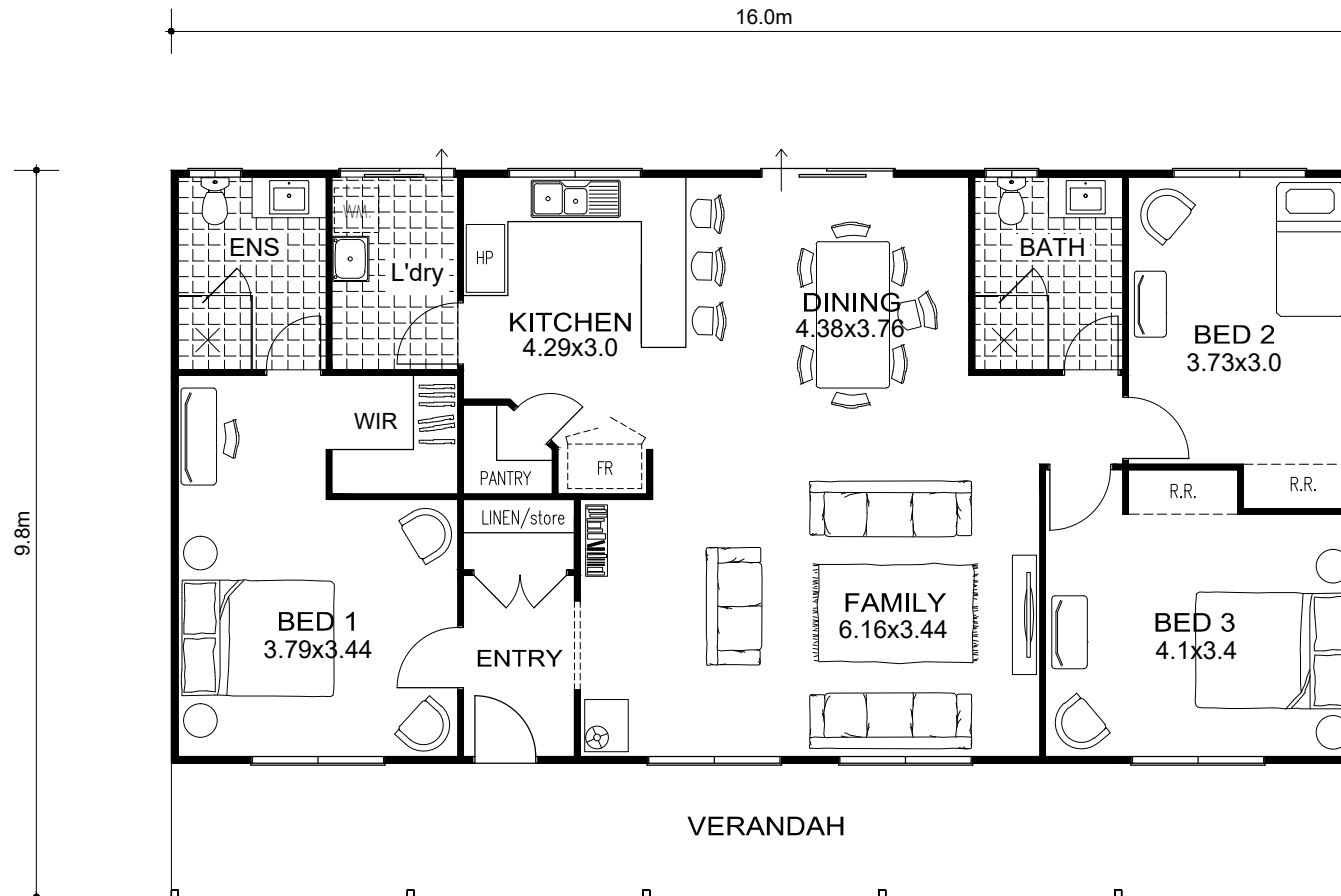

MOONDYNE | AVONseries

3  2 

House 128M²

Verandah 28.8M²

TOTAL 156.8M²

Plan and elevation may show options not included in our standard price list.

Experience Counts in the Country

w: rsh.com.au