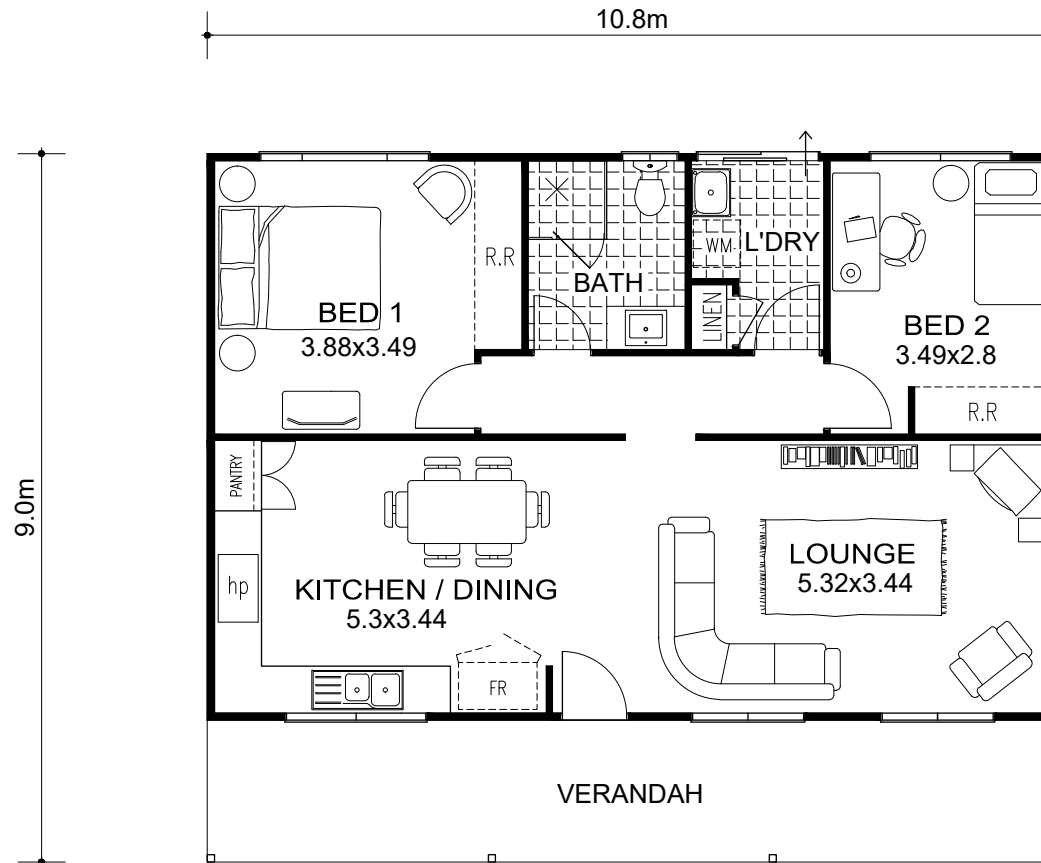

ASCOT | RACE COURSEseries

2  1 

House 77.76M²

Verandah 19.44M²

TOTAL 97.2M²

Plan and elevation may show options not included in our standard price list.

Experience Counts in the Country

w: rsh.com.au